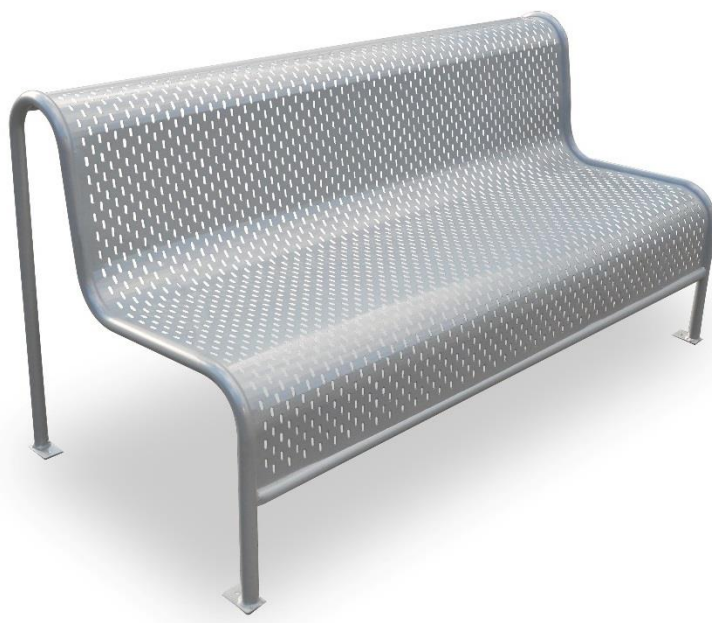

Perforated Steel Seat

EM087

EMERDYN

02 9534 1314

sales@emerdyn.com.au

Standard Specifications:

- Length: 1800mm
- Seat: perforated steel
- Frame: galvanised steel
- Finish: powder coated
- Fixture: surface, sub-surface, inground

Options:

- Length: custom
- Seat: stainless steel, back to back
- Armrest: galvanised steel, stainless steel
- Frame: stainless steel

Available in this range: EM088 perforated steel bench

Option examples:

EM087 with armrest option

EM088 Perforated Steel Bench